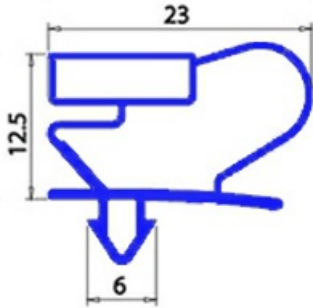

2103430

GASKET MAGNETIC SNAP 385X260 MM QQ2

Date: 09-04-2025

Technical data

SHORT SIDE mm	A=259 mm
LONG SIDE mm	B=386 mm
PROFILE TYPE	QQ2

Manufacturer code

ANGELO PO GRANDI CUCINE SPA
ANGELO PO GRANDI CUCINE SPA