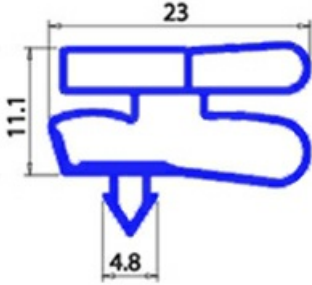

2103442

**GASKET MAGNETIC SNAP 575X1700 (313) BLACK BEV40 -> XX3**

Date: 22-12-2024

**Technical data**

SHORT SIDE mm	A=575 mm
LONG SIDE mm	B=1700 mm
PROFILE TYPE	XX3

**Manufacturer code**

MONDIAL FRAMEC SRL
MONDIAL FRAMEC SRL