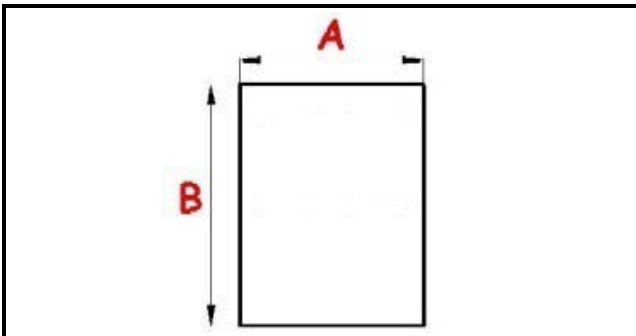

2103452

GASKET MAGNETIC SNAP- 415X600MM QQ1

Date: 20-09-2024

Technical data

SHORT SIDE mm	A=415 mm
LONG SIDE mm	B=600 mm
PROFILE TYPE	QQ1