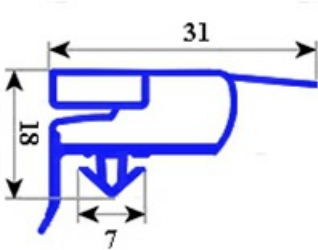

# GASKET MAGNETIC SNAP RIC. PORT 700 ARF 2007 665X1495mm QQ6

Date: 23-01-2025

## Technical data

SHORT SIDE mm	A=655 mm
LONG SIDE mm	B=1495 mm
PROFILE TYPE	QQ6