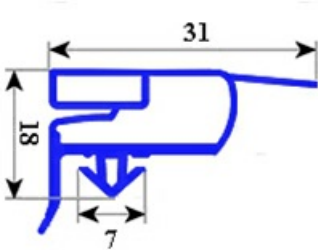

2103454

GASKET MAGNETIC SNAP RIC. PORT 700 ARF 2007 665X1495mm QQ6

Date: 22-12-2024

Technical data

SHORT SIDE mm	A=655 mm
LONG SIDE mm	B=1495 mm
PROFILE TYPE	QQ6

Manufacturer code

ILSA SPA
ILSA SPA