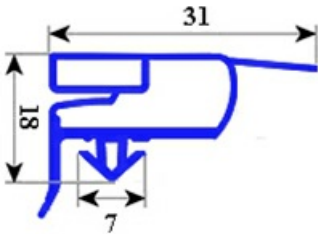

2103454

**GASKET MAGNETIC SNAP RIC. PORT 700 ARF 2007 665X1495mm
QQ6**

Date: 04-03-2025

**Technical data**

SHORT SIDE mm	A=655 mm
LONG SIDE mm	B=1495 mm
PROFILE TYPE	QQ6

Manufacturer code

ILSA SPA
ILSA SPA