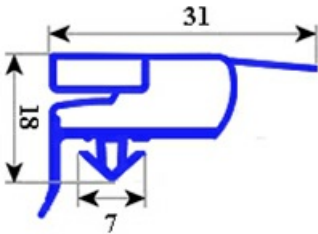

2103454

GASKET MAGNETIC SNAP RIC. PORT 700 ARF 2007 665X1495mm QQ6

Date: 20-09-2024