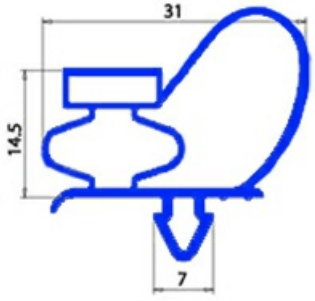

2103455

GASKET MAGNETIC SNAP FAGOR BAR =2000MT YY22

Date: 23-01-2025

Technical data

LONG SIDE mm	A=2000 mm
PROFILE TYPE	YY33