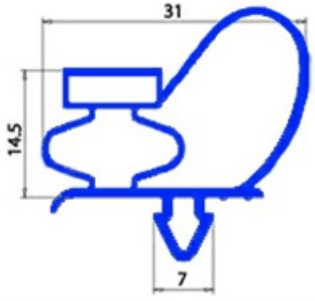

# GASKET MAGNETIC SNAP FAGOR BAR =2000MT YY22

Date: 15-11-2024

## Technical data

LONG SIDE mm	A=2000 mm
PROFILE TYPE	YY33