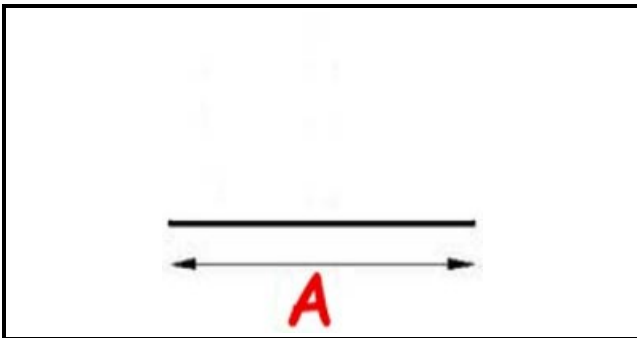

2103455

GASKET MAGNETIC SNAP FAGOR BAR =2000MT YY22

Date: 23-01-2025

Technical data

LONG SIDE mm	A=2000 mm
PROFILE TYPE	YY33