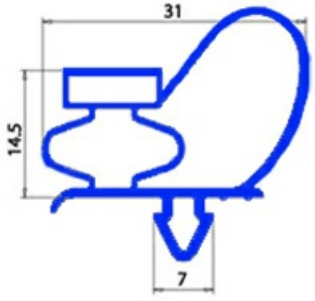

2103455

GASKET MAGNETIC SNAP FAGOR BAR =2000MT YY22

Date: 22-12-2024

Technical data

LONG SIDE mm	A=2000 mm
PROFILE TYPE	YY33