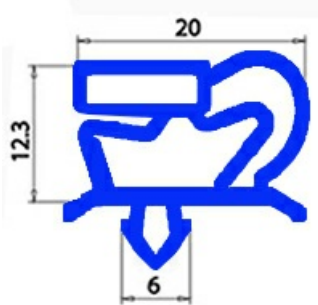

2103458

GASKET MAGNETIC SNAP 1580X380 mm QQ1

Date: 15-11-2024

**Technical data**

SHORT SIDE mm	A=680 mm
LONG SIDE mm	B=1580 mm
PROFILE TYPE	QQ1