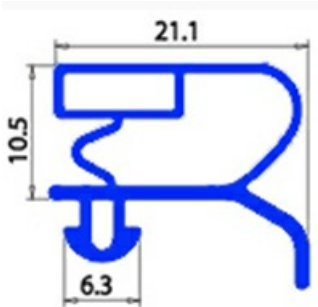

2103460

GASKET MAGNETIC SNAP 423X185 MM XX1

Date: 15-11-2024

**Technical data**

SHORT SIDE mm	A=185 mm
LONG SIDE mm	B=423 mm
PROFILE TYPE	XX1