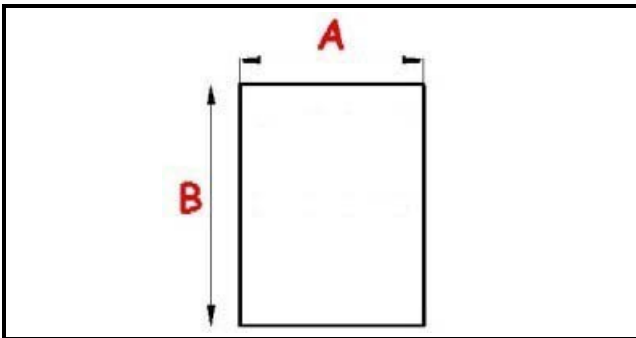

2103478

GASKET MAGNETIC SNAP 1350X665 mm O.D. QQ1

Date: 05-03-2025

**Technical data**

SHORT SIDE mm	A=665 mm
LONG SIDE mm	B=1350 mm
PROFILE TYPE	QQ1