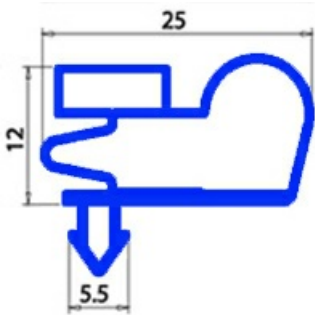

# GASKET MAGNETIC SNAP 420X725MM O.D. QQ8

Date: 17-04-2025

## Technical data

SHORT SIDE mm	A=420 mm
LONG SIDE mm	B=725 mm
PROFILE TYPE	QQ8