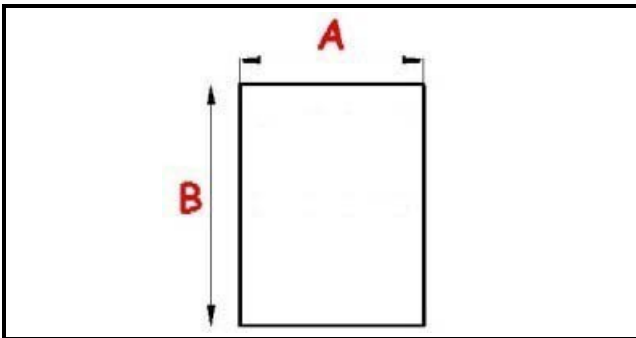

2103485

GASKET MAGNETIC SNAP 660X740mm O.D. QQ8

Date: 05-03-2025

Technical data

| | |
|---------------|----------|
| SHORT SIDE mm | A=470 mm |
| LONG SIDE mm | B=660 mm |
| PROFILE TYPE | QQ8 |