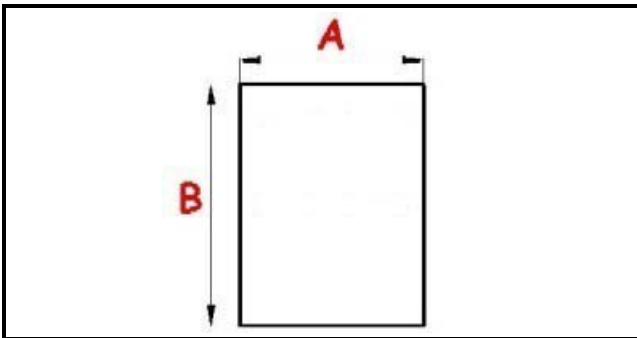

Technical data

SHORT SIDE mm	A=470 mm
LONG SIDE mm	B=660 mm
PROFILE TYPE	QQ8