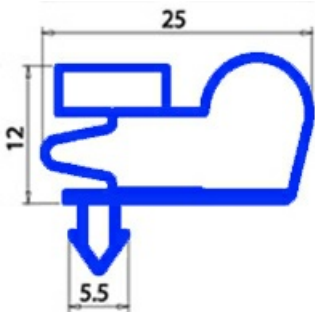

# GASKET MAGNETIC SNAP 660X740mm O.D. QQ8

Date: 23-12-2024

## Technical data

SHORT SIDE mm	A=470 mm
LONG SIDE mm	B=660 mm
PROFILE TYPE	QQ8