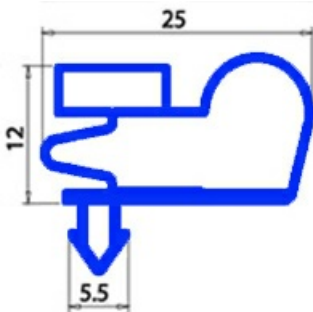

2103485

GASKET MAGNETIC SNAP 660X740mm O.D. QQ8

Date: 05-03-2025

Technical data

| | |
|---------------|----------|
| SHORT SIDE mm | A=470 mm |
| LONG SIDE mm | B=660 mm |
| PROFILE TYPE | QQ8 |