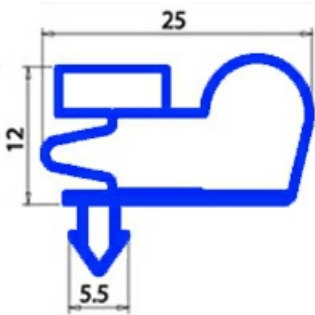

# GASKET MAGNETIC SNAP 660X740mm O.D. QQ8

Date: 17-04-2025

## Technical data

SHORT SIDE mm	A=470 mm
LONG SIDE mm	B=660 mm
PROFILE TYPE	QQ8