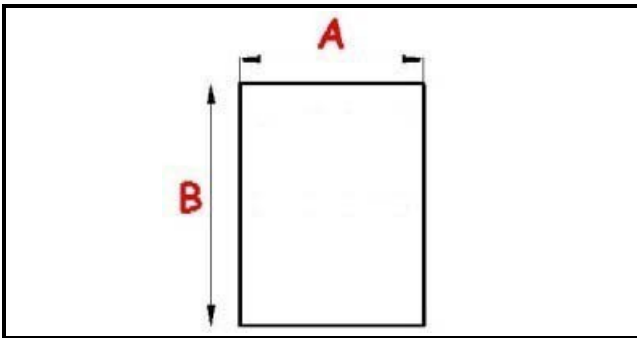

# GASKET MAGNETIC SNAP 660X740mm O.D. QQ8

Date: 17-04-2025

## Technical data

SHORT SIDE mm	A=470 mm
LONG SIDE mm	B=660 mm
PROFILE TYPE	QQ8