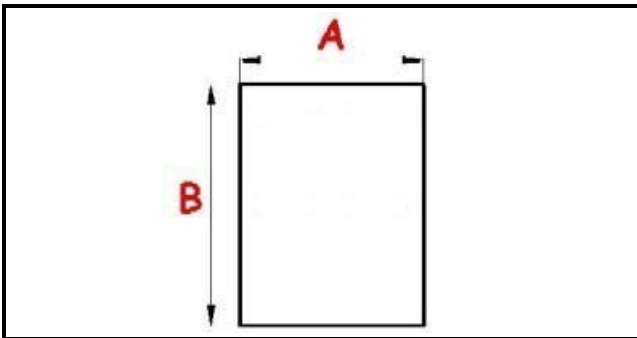

## Technical data

SHORT SIDE mm	A=470 mm
LONG SIDE mm	B=660 mm
PROFILE TYPE	QQ8