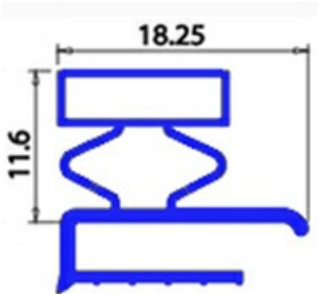

2103489

**ANGLED MIDDLE-EDGED MAGNETIC GASKET 1020X280MM O.D.
XX6**

Date: 06-07-2024

**Technical data**

SHORT SIDE mm	A=280 mm
LONG SIDE mm	B=1020 mm
PROFILE TYPE	XX10