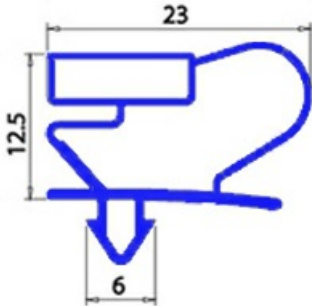

2103491

GASKET MAGNETIC SNAP 390X650MM O.D. QQ2

Date: 22-12-2024

**Technical data**

SHORT SIDE mm	A=390 mm
LONG SIDE mm	B=650 mm
PROFILE TYPE	QQ2

Manufacturer code

ANGELO PO GRANDI CUCINE SPA