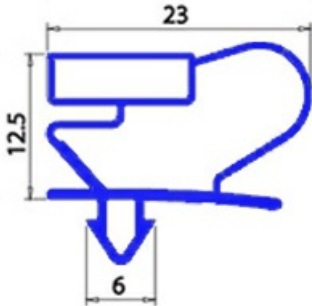

2103491

GASKET MAGNETIC SNAP 390X650MM O.D. QQ2

Date: 23-02-2025

**Technical data**

SHORT SIDE mm	A=390 mm
LONG SIDE mm	B=650 mm
PROFILE TYPE	QQ2

Manufacturer code

ANGELO PO GRANDI CUCINE SPA