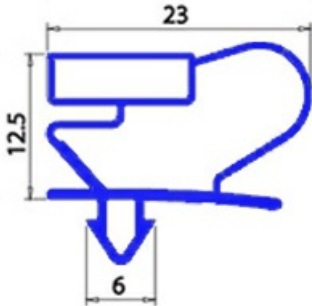

2103491

GASKET MAGNETIC SNAP 390X650MM O.D. QQ2

Date: 22-01-2025

**Technical data**

SHORT SIDE mm	A=390 mm
LONG SIDE mm	B=650 mm
PROFILE TYPE	QQ2

Manufacturer code

ANGELO PO GRANDI CUCINE SPA