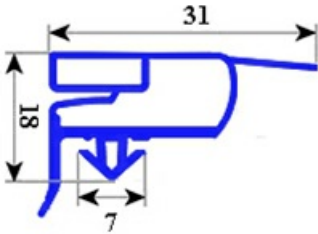

2103494

GASKET MAGNETIC SNAP RIC. PORT PA 1.1 ARF 2007 QQ6

Date: 23-12-2024

**Technical data**

SHORT SIDE mm	A=695 mm
LONG SIDE mm	B=1495 mm
PROFILE TYPE	QQ6

Manufacturer code

ILSA SPA