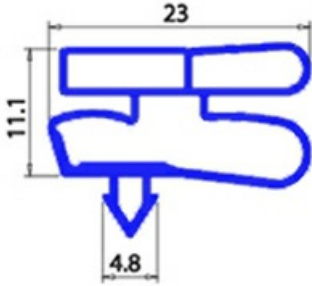

2103498

GASKET MAGNETIC SNAP 590X420MM O.D. XX3

Date: 17-04-2025

Technical data

SHORT SIDE mm	A=420 mm
LONG SIDE mm	B=590 mm
PROFILE TYPE	XX3