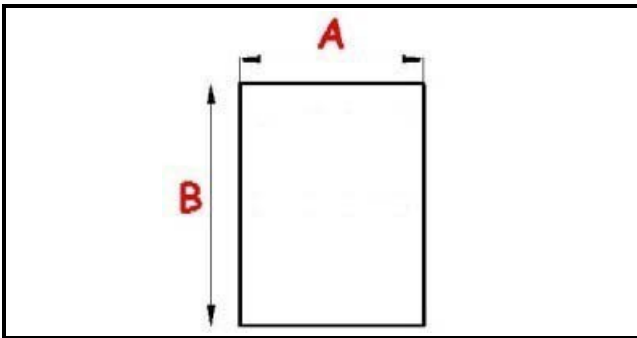

2103498

GASKET MAGNETIC SNAP 590X420MM O.D. XX3

Date: 17-04-2025

Technical data

SHORT SIDE mm	A=420 mm
LONG SIDE mm	B=590 mm
PROFILE TYPE	XX3