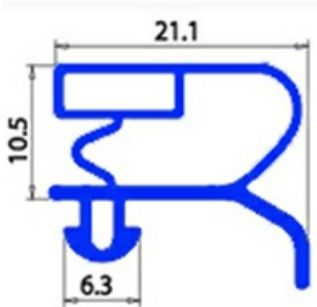

2103503

**GASKET MAGNETIC SNAP 621X498 MM EVERLASTING XX1**

Date: 15-11-2024

**Technical data**

SHORT SIDE mm	A=498 mm
LONG SIDE mm	B=621 mm
PROFILE TYPE	XX1

**Manufacturer code**

EVERLASTING SRL