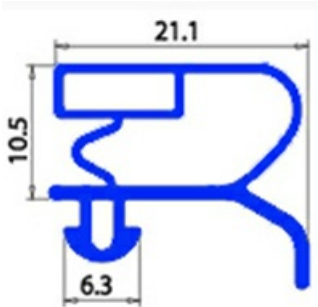

2103505

GASKET MAGNETIC SNAP 495x290MM EVERLASTING XX1

Date: 23-12-2024