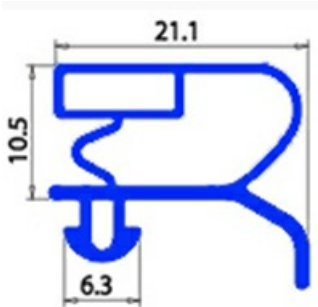

2103505

GASKET MAGNETIC SNAP 495x290MM EVERLASTING XX1

Date: 23-01-2025

**Technical data**

SHORT SIDE mm	A=290 mm
LONG SIDE mm	B=495 mm
PROFILE TYPE	XX1