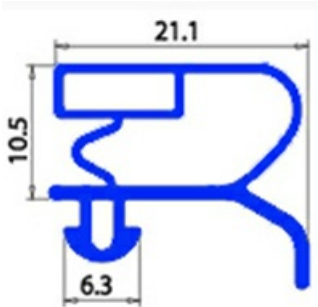

# GASKET MAGNETIC SNAP 495x290MM EVERLASTING XX1

Date: 23-12-2024

## Technical data

SHORT SIDE mm	A=290 mm
LONG SIDE mm	B=495 mm
PROFILE TYPE	XX1