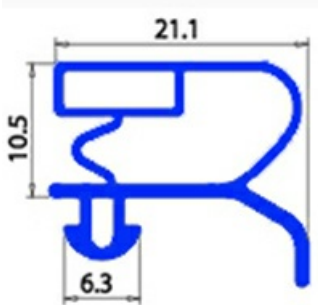

2103505

GASKET MAGNETIC SNAP 495x290MM EVERLASTING XX1

Date: 13-11-2024

**Technical data**

SHORT SIDE mm	A=290 mm
LONG SIDE mm	B=495 mm
PROFILE TYPE	XX1