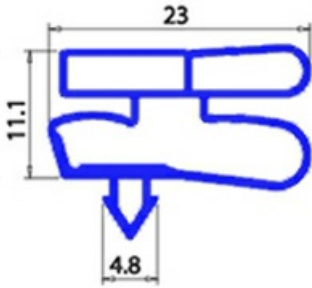

2103507

GASKET MAGNETIC SNAP 1600X600MM O.D. XX3

Date: 17-04-2025

Technical data

SHORT SIDE mm	A=600 mm
LONG SIDE mm	B=1600 mm
PROFILE TYPE	XX3