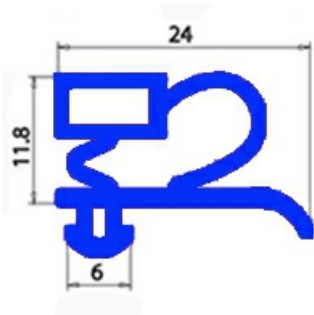

2103509

**GASKET MAGNETIC SNAP 1565X630MM OD**

Date: 05-02-2025

**Technical data**

SHORT SIDE mm	A=630 mm
LONG SIDE mm	B=1565 mm
PROFILE TYPE	QQ3