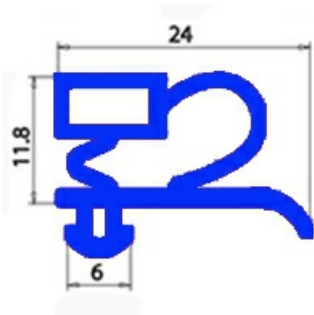

2103510

**GASKET MAGNETIC SNAP 690X1600MM O.D. QQ3**

Date: 20-09-2024

**Technical data**

|               |           |
|---------------|-----------|
| SHORT SIDE mm | A=690 mm  |
| LONG SIDE mm  | B=1600 mm |
| PROFILE TYPE  | QQ3       |