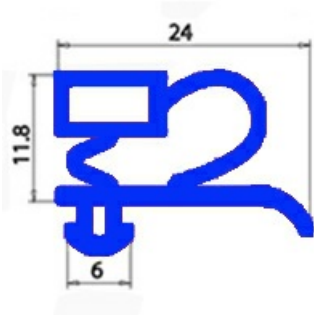

2103510

GASKET MAGNETIC SNAP 690X1600MM O.D. QQ3

Date: 17-04-2025

Technical data

SHORT SIDE mm	A=690 mm
LONG SIDE mm	B=1600 mm
PROFILE TYPE	QQ3