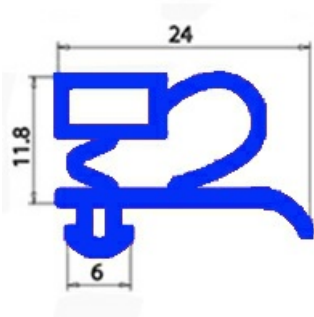

2103510

**GASKET MAGNETIC SNAP 690X1600MM O.D. QQ3**

Date: 23-12-2024

**Technical data**

SHORT SIDE mm	A=690 mm
LONG SIDE mm	B=1600 mm
PROFILE TYPE	QQ3