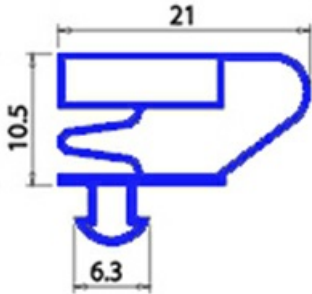

2103515

GASKET MAGNETIC SNAP 655X465MM O.D. QQ4

Date: 06-03-2025

**Technical data**

SHORT SIDE mm	A=465 mm
LONG SIDE mm	B=655 mm
PROFILE TYPE	QQ4