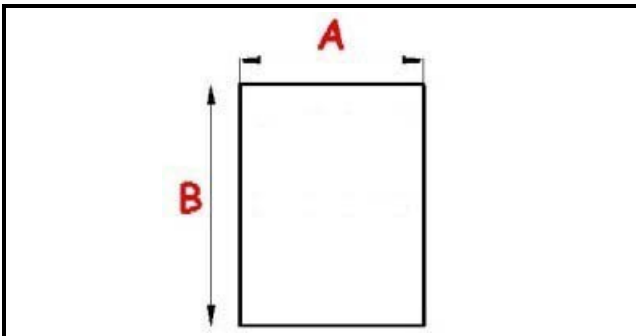

2103528

GASKET MAGNETIC SNAP 400x600 mm O.D. QQ1

Date: 15-11-2024

**Technical data**

SHORT SIDE mm	A=400 mm
LONG SIDE mm	B=600 mm
PROFILE TYPE	QQ1