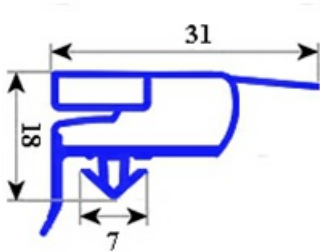

2103531

GASKET MAGNETIC SNAP (SPARE) 1/1 DOOR GE / PA 698X1538 mm QQ6

Date: 22-01-2025

**ORIGINAL
OSP
SPARE PARTS**

Technical data

SHORT SIDE mm	A=698 mm
LONG SIDE mm	B=1538 mm
PROFILE TYPE	QQ6

Manufacturer code