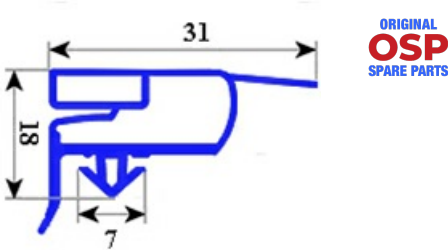

2103531

GASKET MAGNETIC SNAP (SPARE) 1/1 DOOR GE / PA 698X1538 mm QQ6

Date: 15-11-2024

Technical data

SHORT SIDE mm	A=698 mm
LONG SIDE mm	B=1538 mm
PROFILE TYPE	QQ6

Manufacturer code

ILSA SPA
ILSA SPA