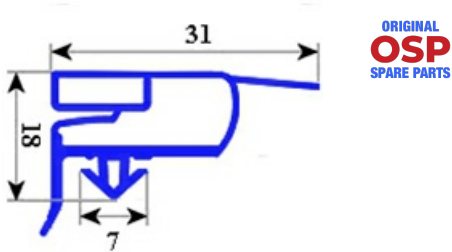

2103531

GASKET MAGNETIC SNAP (SPARE) 1/1 DOOR GE / PA 698X1538 mm QQ6

Date: 23-12-2024

Technical data

SHORT SIDE mm	A=698 mm
LONG SIDE mm	B=1538 mm
PROFILE TYPE	QQ6

Manufacturer code

ILSA SPA

ILSA SPA