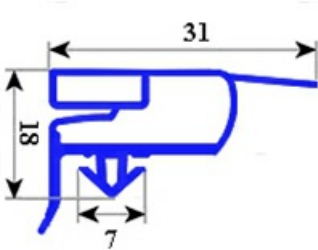

2103531

GASKET MAGNETIC SNAP (SPARE) 1/1 DOOR GE / PA 698X1538 mm QQ6

Date: 06-07-2024

ORIGINAL
OSP
SPARE PARTS

Technical data

SHORT SIDE mm	A=698 mm
LONG SIDE mm	B=1538 mm
PROFILE TYPE	QQ6

Manufacturer code