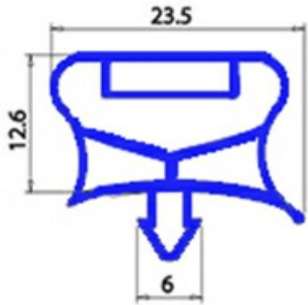

# GASKET MAGNETIC SNAP 395X565 MM" EST.415X585MM QQ7

Date: 19-04-2025

## Technical data

SHORT SIDE mm	A=415 mm
LONG SIDE mm	B=585 mm
PROFILE TYPE	QQ7