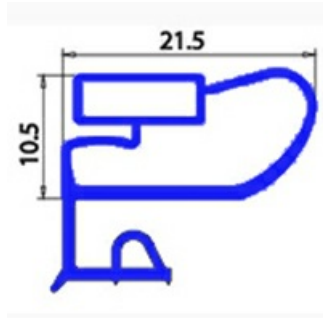

2103545

**ANGLED MIDDLE-EDGED MAGNETIC GASKET 280X390mm O.D.
XX4**

Date: 06-03-2025

**Technical data**

SHORT SIDE mm	A=280 mm
LONG SIDE mm	B=390 mm
PROFILE TYPE	XX4