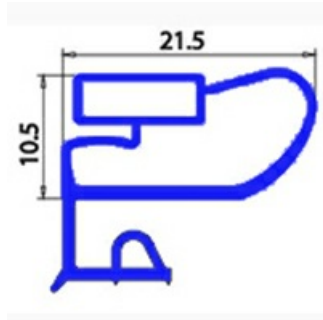

2103545

**ANGLED MIDDLE-EDGED MAGNETIC GASKET 280X390mm O.D.
XX4**

Date: 14-11-2024

**Technical data**

SHORT SIDE mm	A=280 mm
LONG SIDE mm	B=390 mm
PROFILE TYPE	XX4