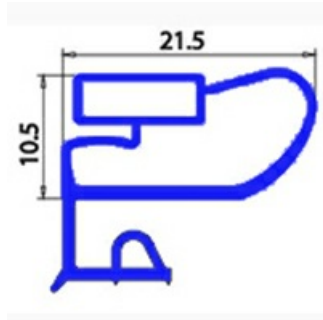

2103545

**ANGLED MIDDLE-EDGED MAGNETIC GASKET 280X390mm O.D.
XX4**

Date: 22-11-2024

**Technical data**

SHORT SIDE mm	A=280 mm
LONG SIDE mm	B=390 mm
PROFILE TYPE	XX4