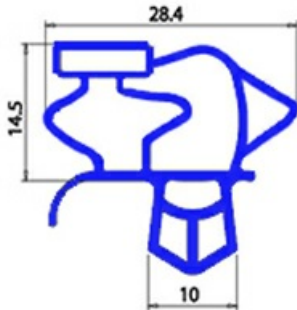

2103547

**GASKET MAGNETIC SNAP 1520X633 MM YY6**

Date: 06-03-2025

**Technical data**

SHORT SIDE mm	A=633mm
LONG SIDE mm	B=1520 mm
PROFILE TYPE	YY6