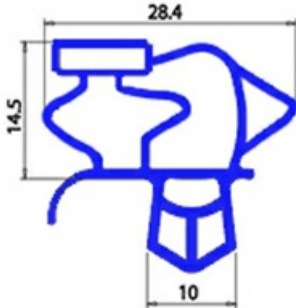

2103547

GASKET MAGNETIC SNAP 1520X633 MM YY6

Date: 05-10-2024

**Technical data**

| | |
|---------------|-----------|
| SHORT SIDE mm | A=633mm |
| LONG SIDE mm | B=1520 mm |
| PROFILE TYPE | YY6 |