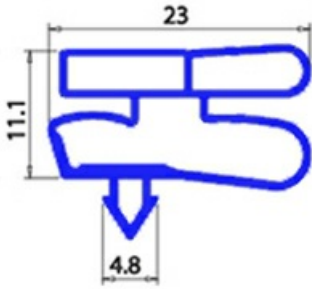

# GASKET MAGNETIC SNAP DOOR BENCH PIZZA 50x66 80,007,247 XX3

Date: 23-01-2025

## Technical data

SHORT SIDE mm	A=500 mm
LONG SIDE mm	B=660 mm
PROFILE TYPE	XX3