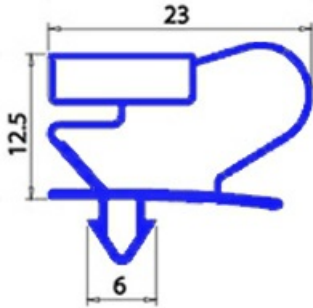

2103590

MAGNETIC SNAP-IN GASKET 310X480MM O.D. QQ2

Date: 05-10-2024

**Technical data**

SHORT SIDE mm	A=310 mm
LONG SIDE mm	B=480 mm
PROFILE TYPE	QQ2