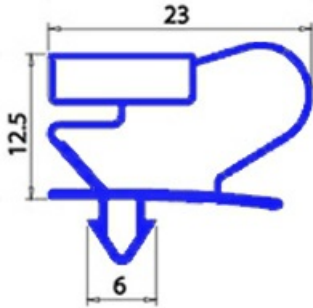

2103591

MAGNETIC SNAP-IN GASKET 480X645MM O.D. QQ2

Date: 23-12-2024

**Technical data**

SHORT SIDE mm	A=480 mm
LONG SIDE mm	B=645 mm
PROFILE TYPE	QQ2