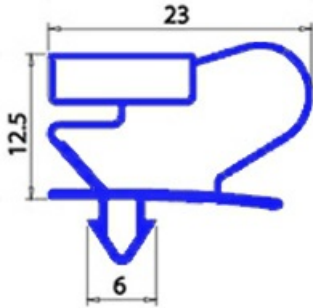

2103591

MAGNETIC SNAP-IN GASKET 480X645MM O.D. QQ2

Date: 15-11-2024

**Technical data**

SHORT SIDE mm	A=480 mm
LONG SIDE mm	B=645 mm
PROFILE TYPE	QQ2