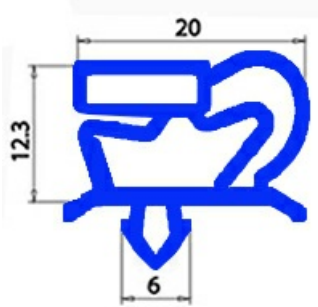

# MAGNETIC SNAP-IN GASKET 720X1515MM O.D. QQ1

Date: 17-04-2025

## Technical data

SHORT SIDE mm	A=720 mm
LONG SIDE mm	B=1515 mm
PROFILE TYPE	QQ1