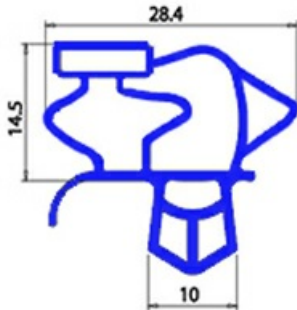

2103603

SNAP-IN MAGNETIC GASKET 678X1570NN O.D. YY6

Date: 23-01-2025

**Technical data**

SHORT SIDE mm	A=678 mm
LONG SIDE mm	B=1570 mm
PROFILE TYPE	YY6