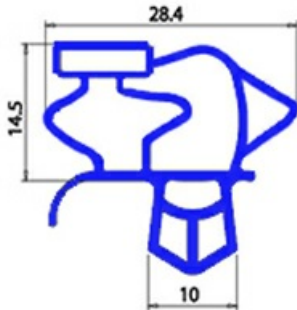

2103603

**SNAP-IN MAGNETIC GASKET 678X1570NN O.D. YY6**

Date: 06-03-2025

**Technical data**

SHORT SIDE mm	A=678 mm
LONG SIDE mm	B=1570 mm
PROFILE TYPE	YY6