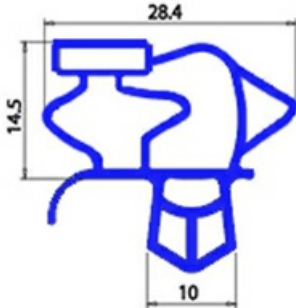

2103603

**SNAP-IN MAGNETIC GASKET 678X1570NN O.D. YY6**

Date: 15-11-2024

**Technical data**

SHORT SIDE mm	A=678 mm
LONG SIDE mm	B=1570 mm
PROFILE TYPE	YY6