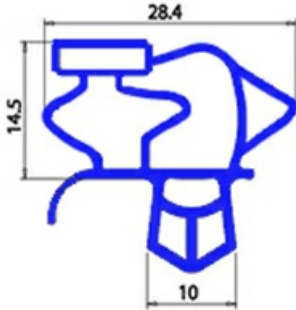

# SNAP-IN MAGNETIC GASKET 678X1570NN O.D. YY6

Date: 05-10-2024

## Technical data

SHORT SIDE mm	A=678 mm
LONG SIDE mm	B=1570 mm
PROFILE TYPE	YY6