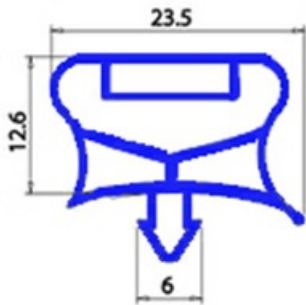

2103606

Date: 27-02-2025

Technical data

SHORT SIDE mm	A=585 mm
LONG SIDE mm	B=1535 mm
PROFILE TYPE	QQ7

Manufacturer code

SILKO ALI GROUP SRL A SOCIO UNICO

MARENO ALI GROUP SRL A SOCIO UNICO