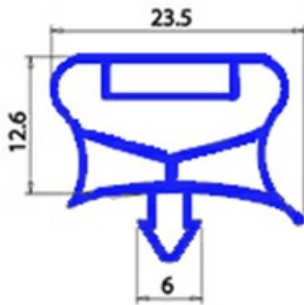

2103606

Date: 05-10-2024

Technical data

SHORT SIDE mm	A=585 mm
LONG SIDE mm	B=1535 mm
PROFILE TYPE	QQ7

Manufacturer code

SILKO ALI GROUP SRL A SOCIO UNICO
MARENO ALI GROUP SRL A SOCIO UNICO