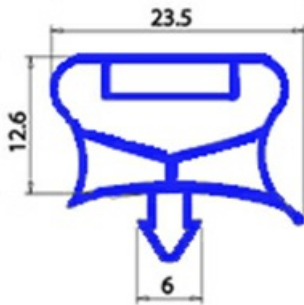

2103606

Date: 23-12-2024

Technical data

SHORT SIDE mm	A=585 mm
LONG SIDE mm	B=1535 mm
PROFILE TYPE	QQ7

Manufacturer code

SILKO ALI GROUP SRL A SOCIO UNICO
MARENO ALI GROUP SRL A SOCIO UNICO