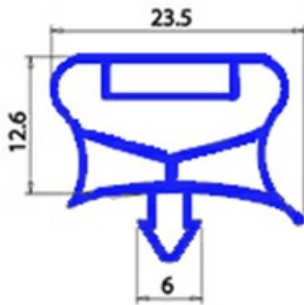

2103606

Date: 15-11-2024

Technical data

SHORT SIDE mm	A=585 mm
LONG SIDE mm	B=1535 mm
PROFILE TYPE	QQ7

Manufacturer code

SILKO ALI GROUP SRL A SOCIO UNICO
MARENO ALI GROUP SRL A SOCIO UNICO