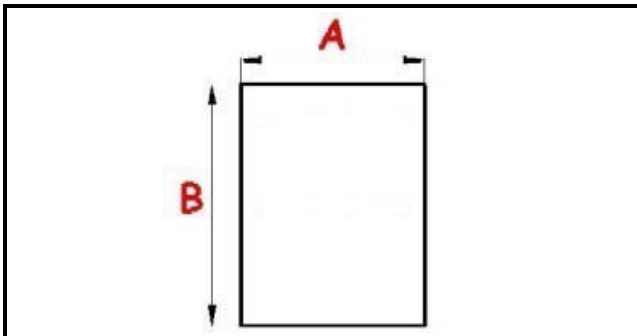

2103607

MAGNETIC SNAP IN GASKET 1630X580MM O.D. QQ8

Date: 06-03-2025

**Technical data**

SHORT SIDE mm	A=580 mm
LONG SIDE mm	B=1630 mm
PROFILE TYPE	QQ8