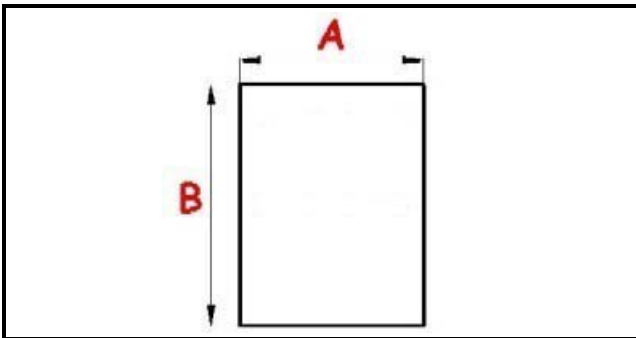

2103608

**MAGNETIC SNAP IN GASKET 1570X580MM O.D. QQ8**

Date: 05-10-2024

**Technical data**

SHORT SIDE mm	A=580 mm
LONG SIDE mm	B=1570 mm
PROFILE TYPE	QQ8