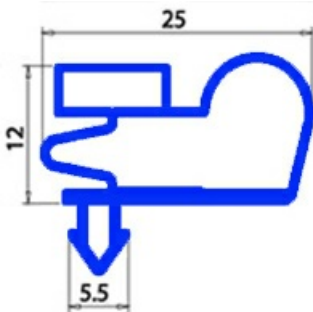

2103608

**MAGNETIC SNAP IN GASKET 1570X580MM O.D. QQ8**

Date: 05-10-2024

**Technical data**

SHORT SIDE mm	A=580 mm
LONG SIDE mm	B=1570 mm
PROFILE TYPE	QQ8