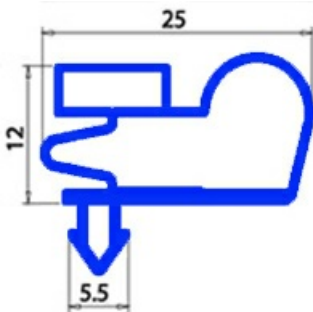

2103609

SNAP IN MAGNETIC GASKET 725X1640MM O.D. QQ8

Date: 06-03-2025

**Technical data**

SHORT SIDE mm	A=625 mm
LONG SIDE mm	B=1640 mm
PROFILE TYPE	QQ8