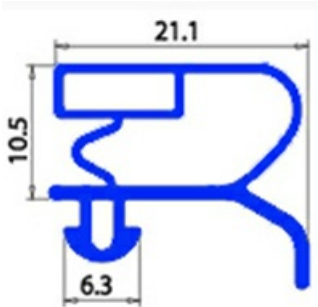

2103610

MAGNETIC SNAP IN GASKET 425X665MM O.D XX1

Date: 15-11-2024

**Technical data**

| | |
|---------------|----------|
| SHORT SIDE mm | A=425 mm |
| LONG SIDE mm | B=665 mm |
| PROFILE TYPE | XX1 |