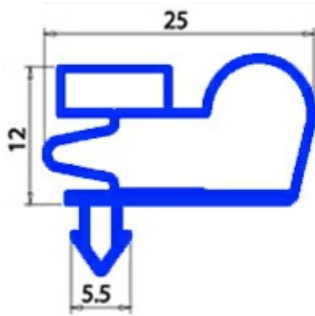

2103611

**MAGNETIC SNAP IN GASKET 661X1422MM EXPO J-J-N-J-E (1318)
GREY 36 QQ8**

Date: 06-03-2025

ORIGINAL
OSP
SPARE PARTS**Technical data**

SHORT SIDE mm	A=661mm
LONG SIDE mm	B=1422 mm
PROFILE TYPE	QQ8

Manufacturer code