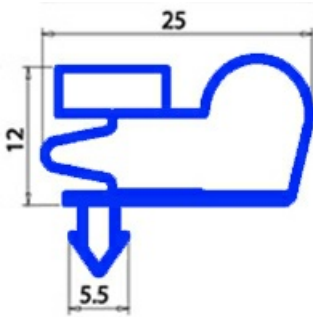

2103611

MAGNETIC SNAP IN GASKET 661X1422MM EXPO J-J-N-J-E (1318) GREY 36 QQ8

Date: 18-04-2025

ORIGINAL
OSP
SPARE PARTS

Technical data

SHORT SIDE mm	A=661mm
LONG SIDE mm	B=1422 mm
PROFILE TYPE	QQ8

Manufacturer code