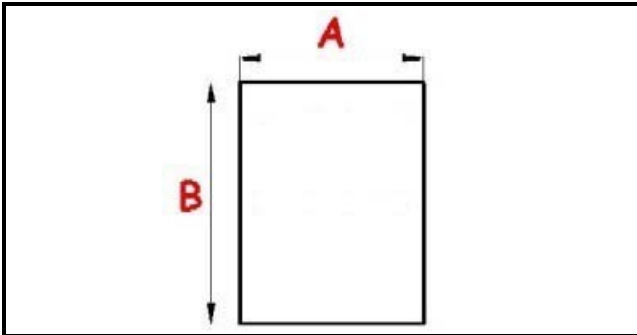

2103611

MAGNETIC SNAP IN GASKET 661X1422MM EXPO J-J-N-J-E (1318) GREY 36 QQ8

Date: 18-04-2025

ORIGINAL
OSP
SPARE PARTS

Technical data

SHORT SIDE mm	A=661mm
LONG SIDE mm	B=1422 mm
PROFILE TYPE	QQ8

Manufacturer code