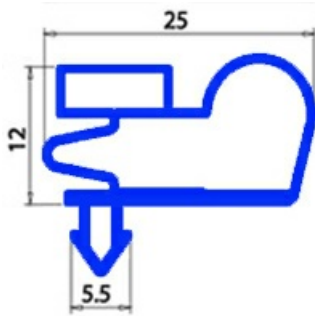

2103611

**MAGNETIC SNAP IN GASKET 661X1422MM EXPO J-J-N-J-E (1318)  
GREY 36 QQ8**

Date: 23-01-2025

**ORIGINAL  
OSP  
SPARE PARTS****Technical data**

SHORT SIDE mm	A=661mm
LONG SIDE mm	B=1422 mm
PROFILE TYPE	QQ8