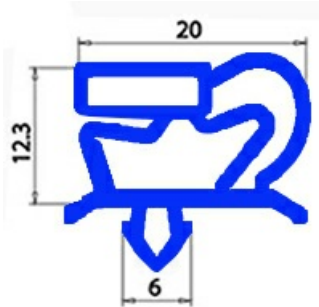

2103612

MAGNETIC SNAP IN GASKET 188X398MM QQ1

Date: 06-03-2025

**Technical data**

SHORT SIDE mm	A=188 mm
LONG SIDE mm	B=398 mm
PROFILE TYPE	QQ1