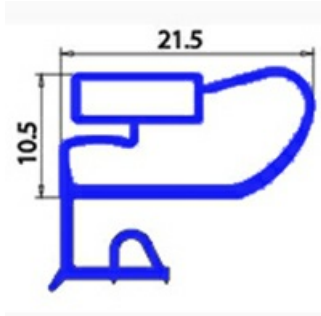

2103613

**ANGLED MIDDLE-EDGED MAGNETIC GASKET 678X540MM XX4**

Date: 05-10-2024

**Technical data**

SHORT SIDE mm	A=540 mm
LONG SIDE mm	B=678 mm
PROFILE TYPE	XX4

**Manufacturer code**

MBM- EUROTEC SRL -