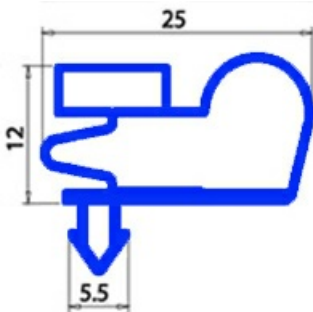

2103616

MAGNETIC SNAP IN GASKET 410X660MM O.D. QQ8

Date: 23-12-2024

**Technical data**

SHORT SIDE mm	A=410 mm
LONG SIDE mm	B=660 mm
PROFILE TYPE	QQ8