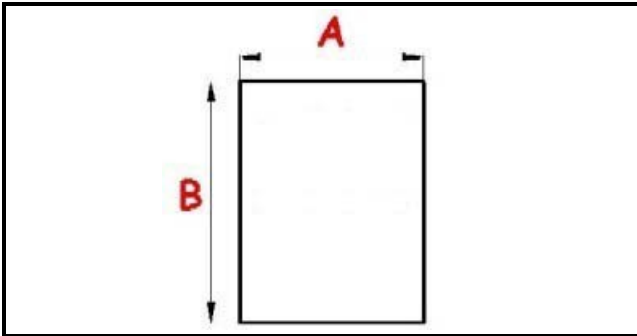

2103617

Date: 15-11-2024

Technical data

SHORT SIDE mm	A=955 mm
LONG SIDE mm	B=1550 mm
PROFILE TYPE	QQ10