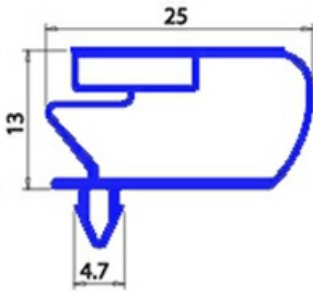

2103617

Date: 05-10-2024

Technical data

SHORT SIDE mm	A=955 mm
LONG SIDE mm	B=1550 mm
PROFILE TYPE	QQ10