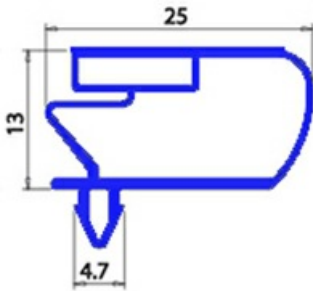

## Technical data

SHORT SIDE mm	A=955 mm
LONG SIDE mm	B=1550 mm
PROFILE TYPE	QQ10