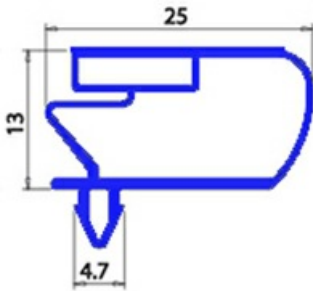

2103617

Date: 23-01-2025

Technical data

SHORT SIDE mm	A=955 mm
LONG SIDE mm	B=1550 mm
PROFILE TYPE	QQ10