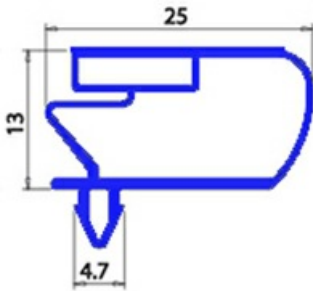

2103617

Date: 15-11-2024

Technical data

SHORT SIDE mm	A=955 mm
LONG SIDE mm	B=1550 mm
PROFILE TYPE	QQ10