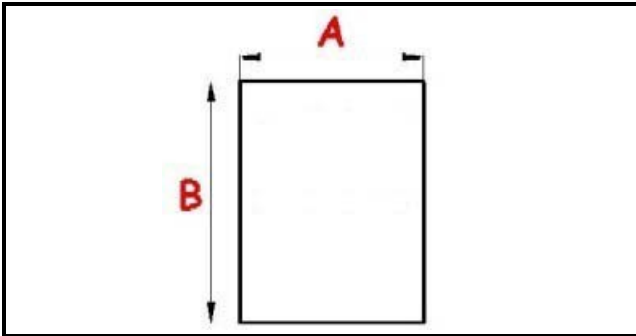

2103617

Date: 05-10-2024

Technical data

SHORT SIDE mm	A=955 mm
LONG SIDE mm	B=1550 mm
PROFILE TYPE	QQ10