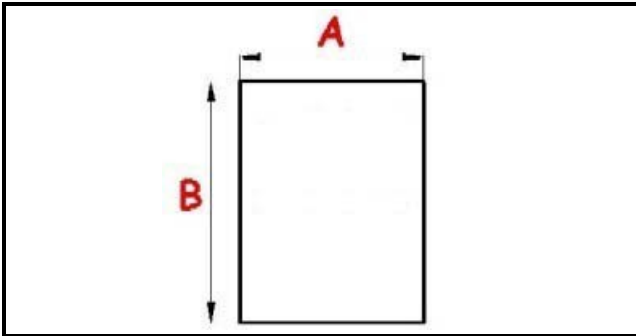

## Technical data

SHORT SIDE mm	A=955 mm
LONG SIDE mm	B=1550 mm
PROFILE TYPE	QQ10