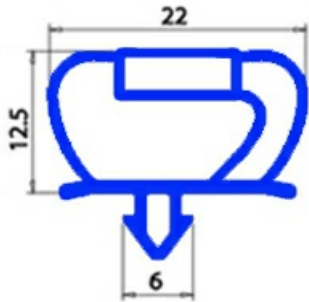

2103635

MAGNETIC SNAP IN GASKET 705X730MM O.D. XX2

Date: 09-04-2025

Technical data

SHORT SIDE mm	A=705 mm
LONG SIDE mm	B=730 mm
PROFILE TYPE	XX2

Manufacturer code

ELECTROLUX PROFESSIONAL S.P.A.