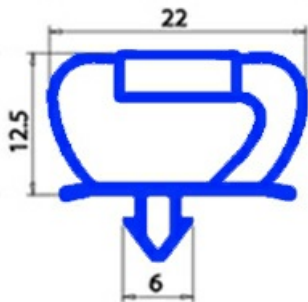

2103635

MAGNETIC SNAP IN GASKET 705X730MM O.D. XX2

Date: 06-03-2025

**Technical data**

SHORT SIDE mm	A=705 mm
LONG SIDE mm	B=730 mm
PROFILE TYPE	XX2

Manufacturer code

ELECTROLUX PROFESSIONAL S.P.A.