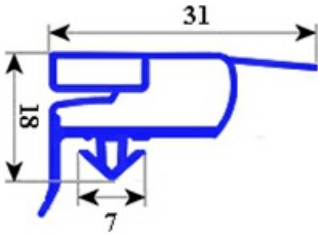

2103639

MAGNETIC SNAP IN GASKET 685X1475MM O.D. QQ6

Date: 23-12-2024

**Technical data**

SHORT SIDE mm	A=685 mm
LONG SIDE mm	B=1475 mm
PROFILE TYPE	QQ6