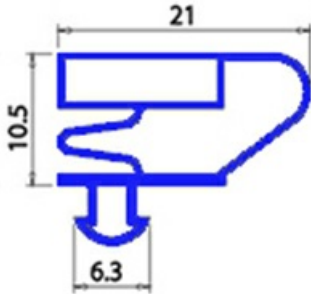

2103642

MAGNETIC SNAP IN GASKET 400X600MM O.D. QQ4

Date: 06-03-2025

**Technical data**

SHORT SIDE mm	A=400 mm
LONG SIDE mm	B=600 mm
PROFILE TYPE	QQ4