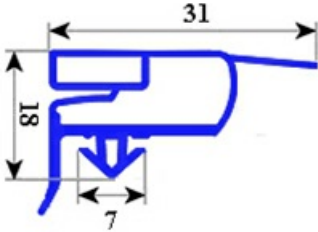

2103649

**MAGNETIC SNAP IN GASKET 530X635MM O.D. QQ6**

Date: 15-11-2024

**Technical data**

SHORT SIDE mm	A=530 mm
LONG SIDE mm	B=635 mm
PROFILE TYPE	QQ6