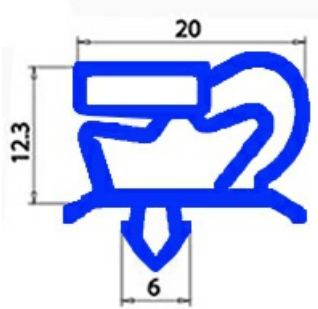

# MAGNETIC SNAP IN GASKET FOR B15 DOOR 1145X775MM QQ1

Date: 19-04-2025

## Technical data

SHORT SIDE mm	A=775 mm
LONG SIDE mm	B=1145 mm
PROFILE TYPE	QQ1