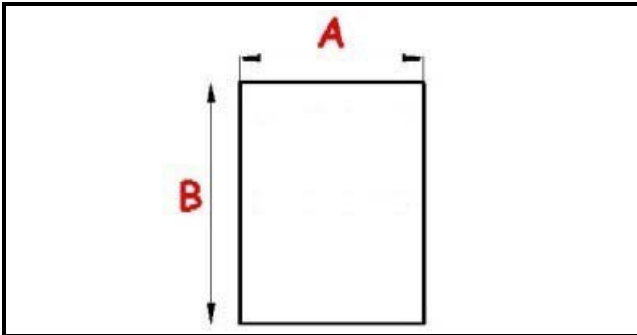

## Technical data

SHORT SIDE mm	A=775 mm
LONG SIDE mm	B=1145 mm
PROFILE TYPE	QQ1