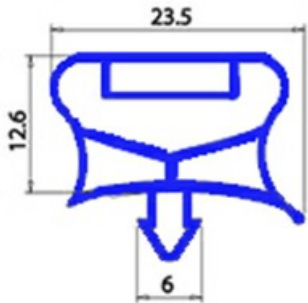

2103658

MAGNETIC SNAP IN GASKET 620X1580MM QQ7 O.D.

Date: 06-03-2025

**Technical data**

SHORT SIDE mm	A=620 mm
LONG SIDE mm	B=1580 mm
PROFILE TYPE	QQ7