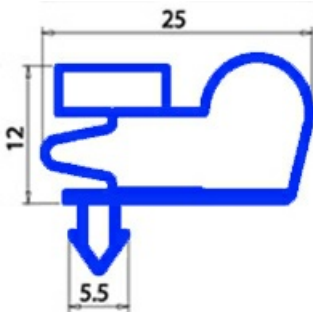

2103665

**MAGNETIC SNAP IN GASKET 475X620MM QQ8 O.D.**

Date: 23-12-2024

**Technical data**

|               |          |
|---------------|----------|
| SHORT SIDE mm | A=475 mm |
| LONG SIDE mm  | B=620 mm |
| PROFILE TYPE  | QQ8      |