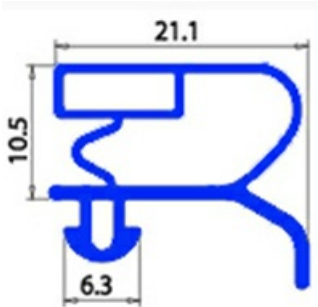

2103667

MAGNETIC SNAP IN GASKET 398X306 XX1

Date: 23-01-2025

**Technical data**

SHORT SIDE mm	A=306 mm
LONG SIDE mm	B=398 mm
PROFILE TYPE	QQ4