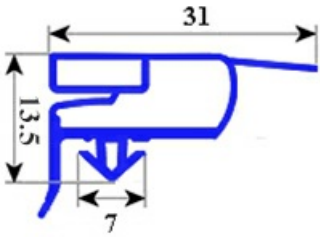

2103669

GASKET MAGNETIC SNAP 397X595 MM" QQ6

Date: 09-04-2025

Technical data

SHORT SIDE mm	A=397 mm
LONG SIDE mm	B=595 mm
PROFILE TYPE	QQ6

Manufacturer code

ELECTROLUX PROFESSIONAL S.P.A.