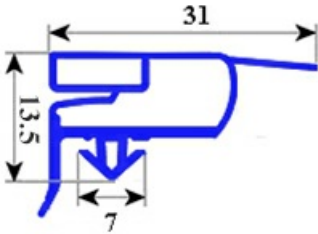

2103669

**GASKET MAGNETIC SNAP 397X595 MM" QQ6**

Date: 23-01-2025

**Technical data**

|               |          |
|---------------|----------|
| SHORT SIDE mm | A=397 mm |
| LONG SIDE mm  | B=595 mm |
| PROFILE TYPE  | QQ6      |