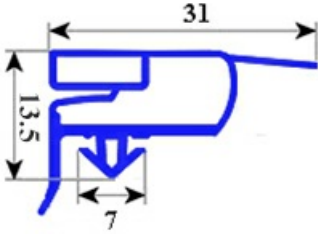

2103669

GASKET MAGNETIC SNAP 397X595 MM" QQ6

Date: 22-11-2024

**Technical data**

SHORT SIDE mm	A=397 mm
LONG SIDE mm	B=595 mm
PROFILE TYPE	QQ6

Manufacturer code

ELECTROLUX PROFESSIONAL S.P.A.