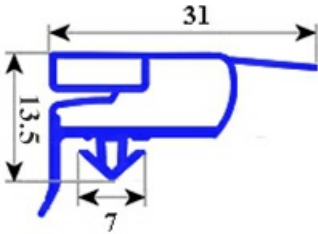

2103669

**GASKET MAGNETIC SNAP 397X595 MM" QQ6**

Date: 06-03-2025

**Technical data**

SHORT SIDE mm	A=397 mm
LONG SIDE mm	B=595 mm
PROFILE TYPE	QQ6

**Manufacturer code**

ELECTROLUX PROFESSIONAL S.P.A.