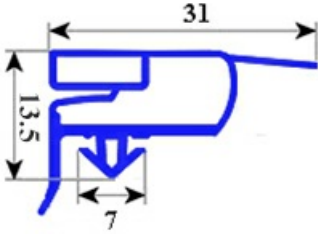

2103669

GASKET MAGNETIC SNAP 397X595 MM" QQ6

Date: 23-12-2024

**Technical data**

SHORT SIDE mm	A=397 mm
LONG SIDE mm	B=595 mm
PROFILE TYPE	QQ6

Manufacturer code

ELECTROLUX PROFESSIONAL S.P.A.