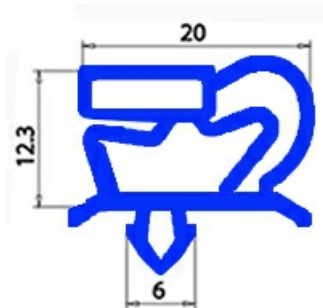

2103670

MAGNETIC SNAP IN GASKET 305X445MM QQ1

Date: 06-03-2025

**Technical data**

SHORT SIDE mm	A=305 mm
LONG SIDE mm	B=445 mm
PROFILE TYPE	QQ1

Manufacturer code

MODULAR PROFESSIONAL SRL