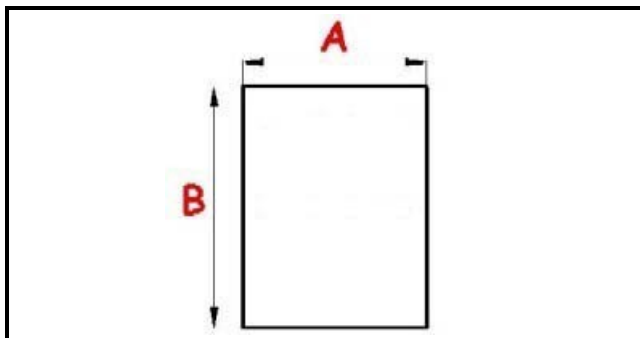

2103670

MAGNETIC SNAP IN GASKET 305X445MM QQ1

Date: 06-03-2025

**Technical data**

SHORT SIDE mm	A=305 mm
LONG SIDE mm	B=445 mm
PROFILE TYPE	QQ1

Manufacturer code

MODULAR PROFESSIONAL SRL